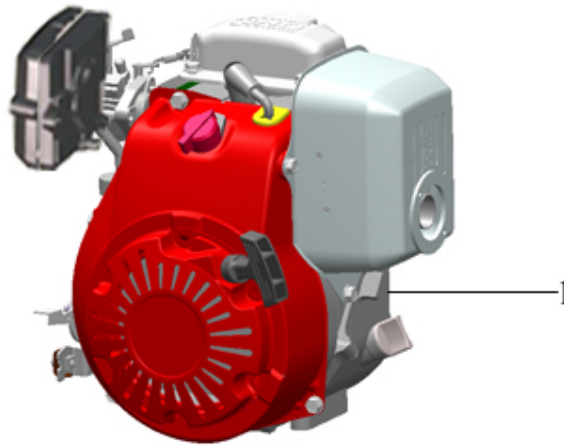

22	405119	VIBRATIONS ISOLATOR T64	2
----	--------	-------------------------	---

2. A HONDA ENGINE GX100

Pos	Label
1	Engine, parts
1	Engine cpl.

2.1. ENGINE, PARTS

Pos	Art.No	Label	No
1	102046	SCREW	2
2	102047	COVER-AIR CLEANER	1
3	102048	FILTER-PRE CLEANER	1
4	102023	AIR FILTER	1
6	102062	SPARK-PLUG	1
8	102053	GASKET MUFFLER	1
12	102057	DIP STICK	1
13	101279	KNOB, HAND START	1
14	102059	HAND START RED	1
15	101822	RETURN SPRING HAND START	1

2.1. ENGINE CPL.

Pos	Art.No	Label	No
1	405165	HONDA GX100RT	1

2. B HONDA ENGINE GXR120

Pos	Label
1	Engine, parts
1	Engine cpl.

2.1. ENGINE, PARTS

Pos	Art.No	Label	No
1	102046	SCREW	2
2	102047	COVER-AIR CLEANER	1
3	102048	FILTER-PRE CLEANER	1
4	102023	AIR FILTER	1
6	102062	SPARK-PLUG	1
8	102053	GASKET MUFFLER	1
12	102057	DIP STICK	1
14	102080	HAND START GX120	1
15	101822	RETURN SPRING HAND START	1

2.1. ENGINE CPL.

Pos	Art.No	Label	No
1	405160	HONDA GXR120RT	1

3. CRANKCASE WITH BELOW

Pos	Art.No	Label	No
1	100141	BOLT / MC6S 12x50 12.9	4
2	405175	COVER	1
3	1001101	BOLT / K6S 8x12 10.9 fzb	1
4	405174	CLUTCH	1
5	405172	CIRCLIP	1
6	405173	SHAFT SEAL	1
7	405172	CIRCLIP	1
8	405171	BEARING	1
9	405168	CLUTCH DRUM	1
10	405169	BEARING	1
11	100184	SCREW / MC6S 6x12 8.8 FZB	3
12	405166	BEARING COVER	1
13	405159	SEAL	1
14	405144	CRANKHOUSE	1
15	405118	CLIP	1
16	405117	BELLOWS	1
17	405150	CIRCLIP	1
18	405154	BALL BEARING	1
19	405151	CIRCLIP	1