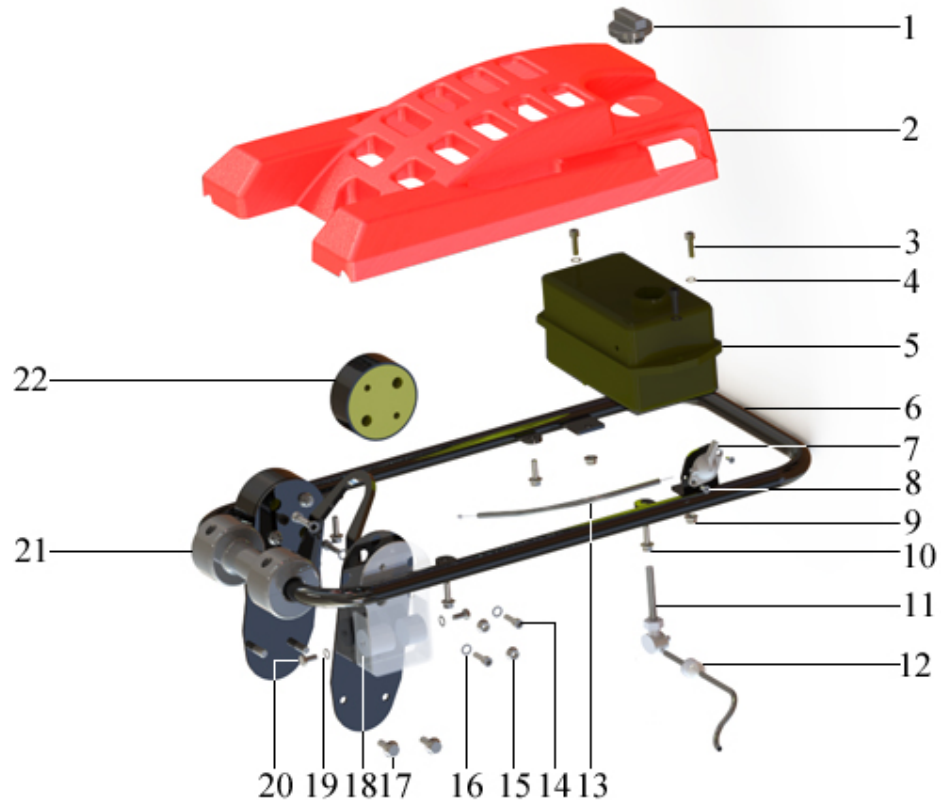

Tampers T64 Spare Parts List

TABLE OF CONTENT

1. Guiding handle	4
2. A Honda engine GX100	6
2.1. Engine, parts	7
2.1. Engine cpl.	8
2. B Honda engine GXR120	9
2.1. Engine, parts	10
2.1. Engine cpl.	11
3. Crankcase with below	12
4. Spring cylinder	14
5. Tamper plate	15
6. Crankcase	16
7. Service kit, Honda GXR120 engine	17
8. Service kit, Honda GX100 engine	20

1. GUIDING HANDLE

Pos	Art.No	Label	No
1	405109	CAP-FUEL TANK	1
2	405131	COVER	1
3	100117	BOLT / MC6S 8x25 8.8 fzb	6
4	405129	LOCKWASHER M8	2
5	405105	TANK-FUEL	1
6	405127	GUIDING HANDLE	1
7	405104	THROTTLE	1
8	1001142	BOLT / M6SF 5x12 FZB	2
9	100214	NUT / LOCKING8 BH8 fzb	4
10	1001124	BOLT / M6SF 8x12 8.8 FZB	4
11	405108	FUEL VALVE	1
12	405135	FUEL FILTER	1
13	405107	THROTTLE CABLE	1
14	100117	BOLT / MC6S 8x25 8.8 fzb	6
15	100214	NUT / LOCKING8 BH8 fzb	4
17	405138	SCREW	4
18	405136	SHOCKMOUNT	2
20	100149	BOLT / MC6S 6x20 8.8 fzb	4
21	405140	ROLLER	1

22	405119	VIBRATIONS ISOLATOR T64	2
----	--------	-------------------------	---

2. A HONDA ENGINE GX100

Pos	Label
1	Engine, parts
1	Engine cpl.

2.1. ENGINE, PARTS

Pos	Art.No	Label	No
1	102046	SCREW	2
2	102047	COVER-AIR CLEANER	1
3	102048	FILTER-PRE CLEANER	1
4	102023	AIR FILTER	1
6	102062	SPARK-PLUG	1
8	102053	GASKET MUFFLER	1
12	102057	DIP STICK	1
13	101279	KNOB, HAND START	1
14	102059	HAND START RED	1
15	101822	RETURN SPRING HAND START	1

2.1. ENGINE CPL.

Pos	Art.No	Label	No
1	405165	HONDA GX100RT	1

2. B HONDA ENGINE GXR120

Pos	Label
1	Engine, parts
1	Engine cpl.

2.1. ENGINE, PARTS

Pos	Art.No	Label	No
1	102046	SCREW	2
2	102047	COVER-AIR CLEANER	1
3	102048	FILTER-PRE CLEANER	1
4	102023	AIR FILTER	1
6	102062	SPARK-PLUG	1
8	102053	GASKET MUFFLER	1
12	102057	DIP STICK	1
14	102080	HAND START GX120	1
15	101822	RETURN SPRING HAND START	1