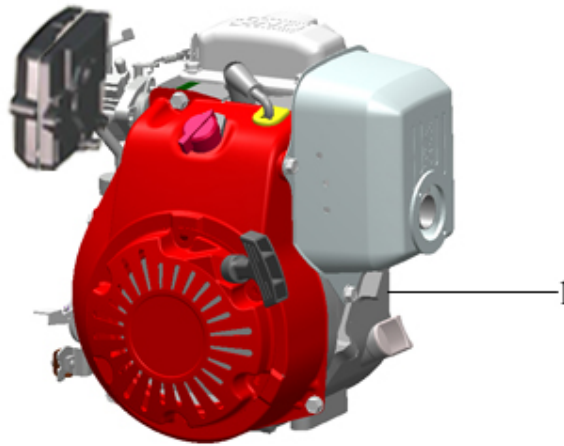

Tampers T64 Spare Parts List

TABLE OF CONTENT

1. Guiding handle	4
2. A Honda engine GX100	6
2.1. Engine, parts	7
2.1. Engine cpl.	8
2. B Honda engine GXR120	9
2.1. Engine, parts	10
2.1. Engine cpl.	11
3. Crankcase with below	12
4. Spring cylinder	14
5. Tamper plate	15
6. Crankcase	16
7. Service kit, Honda GXR120 engine	17
8. Service kit, Honda GX100 engine	20

22	405119	VIBRATIONS ISOLATOR T64	2
----	--------	-------------------------	---

2. A HONDA ENGINE GX100

Pos	Label
1	Engine, parts
1	Engine cpl.

2.1. ENGINE, PARTS

Pos	Art.No	Label	No
1	102046	SCREW	2
2	102047	COVER-AIR CLEANER	1
3	102048	FILTER-PRE CLEANER	1
4	102023	AIR FILTER	1
6	102062	SPARK-PLUG	1
8	102053	GASKET MUFFLER	1
12	102057	DIP STICK	1
13	101279	KNOB, HAND START	1
14	102059	HAND START RED	1
15	101822	RETURN SPRING HAND START	1

2.1. ENGINE CPL.

Pos	Art.No	Label	No
1	405165	HONDA GX100RT	1

2. B HONDA ENGINE GXR120

Pos	Label
1	Engine, parts
1	Engine cpl.

2.1. ENGINE, PARTS

Pos	Art.No	Label	No
1	102046	SCREW	2
2	102047	COVER-AIR CLEANER	1
3	102048	FILTER-PRE CLEANER	1
4	102023	AIR FILTER	1
6	102062	SPARK-PLUG	1
8	102053	GASKET MUFFLER	1
12	102057	DIP STICK	1
14	102080	HAND START GX120	1
15	101822	RETURN SPRING HAND START	1