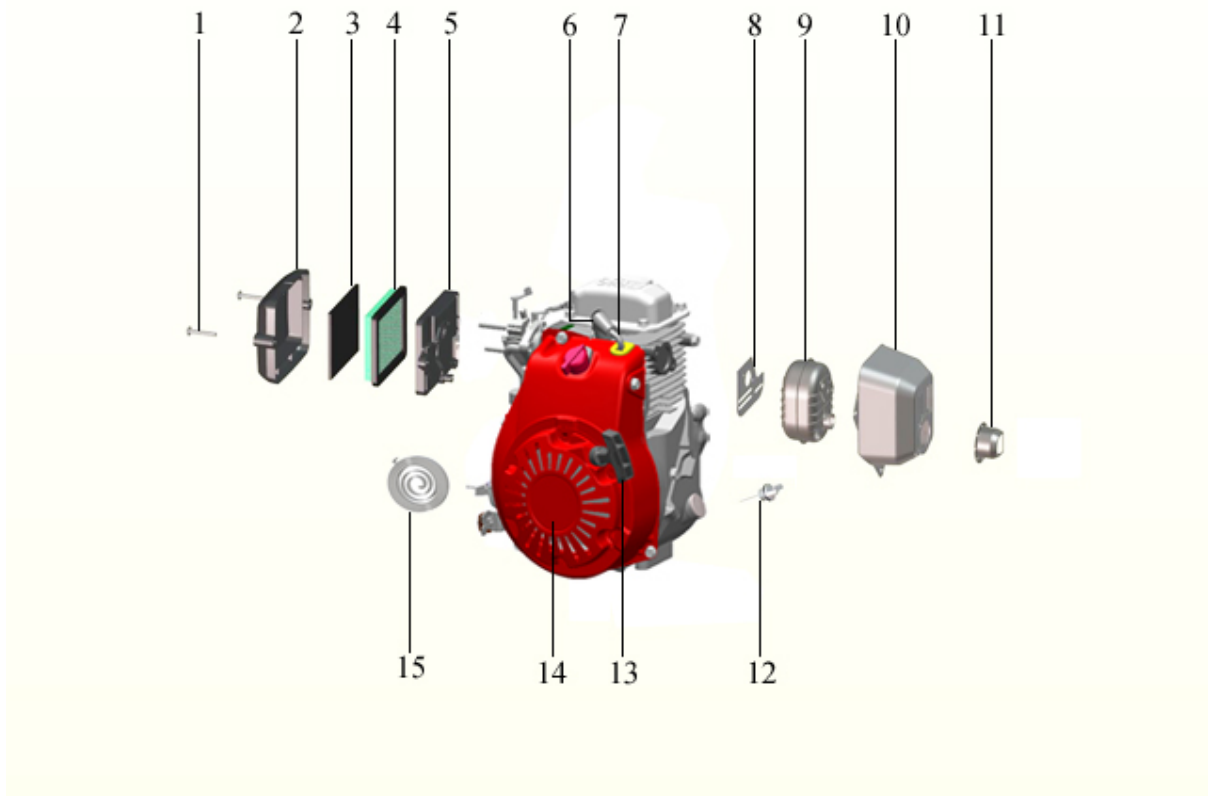

Tampers T64 Spare Parts List

TABLE OF CONTENT

1. Guiding handle	4
2. A Honda engine GX100	6
2.1. Engine, parts	7
2.1. Engine cpl.	8
2. B Honda engine GXR120	9
2.1. Engine, parts	10
2.1. Engine cpl.	11
3. Crankcase with below	12
4. Spring cylinder	14
5. Tamper plate	15
6. Crankcase	16
7. Service kit, Honda GXR120 engine	17
8. Service kit, Honda GX100 engine	20

22	405119	VIBRATIONS ISOLATOR T64	2
----	--------	-------------------------	---

2. A HONDA ENGINE GX100

Pos	Label
1	Engine, parts
1	Engine cpl.

2.1. ENGINE, PARTS

Pos	Art.No	Label	No
1	102046	SCREW	2
2	102047	COVER-AIR CLEANER	1
3	102048	FILTER-PRE CLEANER	1
4	102023	AIR FILTER	1
6	102062	SPARK-PLUG	1
8	102053	GASKET MUFFLER	1
12	102057	DIP STICK	1
13	101279	KNOB, HAND START	1
14	102059	HAND START RED	1
15	101822	RETURN SPRING HAND START	1

2.1. ENGINE CPL.

Pos	Art.No	Label	No
1	405165	HONDA GX100RT	1

2. B HONDA ENGINE GXR120

Pos	Label
1	Engine, parts
1	Engine cpl.

2.1. ENGINE, PARTS

Pos	Art.No	Label	No
1	102046	SCREW	2
2	102047	COVER-AIR CLEANER	1
3	102048	FILTER-PRE CLEANER	1
4	102023	AIR FILTER	1
6	102062	SPARK-PLUG	1
8	102053	GASKET MUFFLER	1
12	102057	DIP STICK	1
14	102080	HAND START GX120	1
15	101822	RETURN SPRING HAND START	1

2.1. ENGINE CPL.

Pos	Art.No	Label	No
1	405160	HONDA GXR120RT	1

3. CRANKCASE WITH BELOW

Pos	Art.No	Label	No
1	100141	BOLT / MC6S 12x50 12.9	4
2	405175	COVER	1
3	1001101	BOLT / K6S 8x12 10.9 fzb	1
4	405174	CLUTCH	1
5	405172	CIRCLIP	1
6	405173	SHAFT SEAL	1
7	405172	CIRCLIP	1
8	405171	BEARING	1
9	405168	CLUTCH DRUM	1
10	405169	BEARING	1
11	100184	SCREW / MC6S 6x12 8.8 FZB	3
12	405166	BEARING COVER	1
13	405159	SEAL	1
14	405144	CRANKHOUSE	1
15	405118	CLIP	1
16	405117	BELLOWS	1
17	405150	CIRCLIP	1
18	405154	BALL BEARING	1
19	405151	CIRCLIP	1