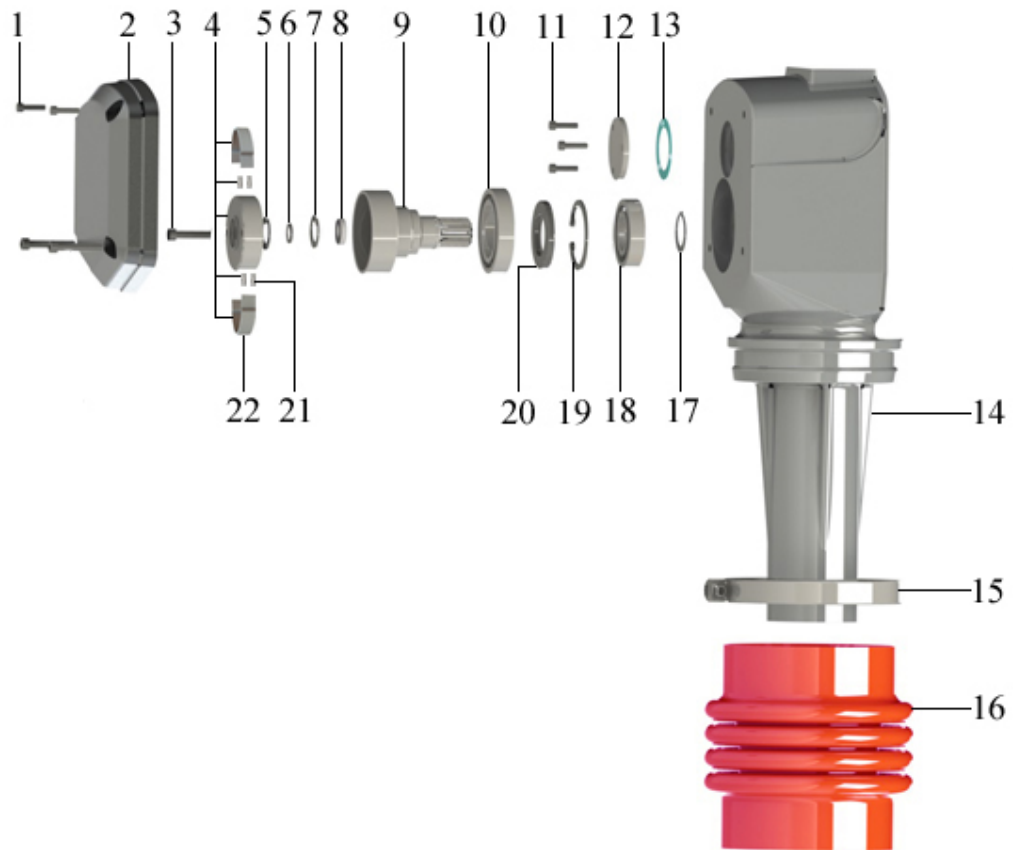

Tampers T64 Spare Parts List

TABLE OF CONTENT

1. Guiding handle	4
2. A Honda engine GX100	6
2.1. Engine, parts	7
2.1. Engine cpl.	8
2. B Honda engine GXR120	9
2.1. Engine, parts	10
2.1. Engine cpl.	11
3. Crankcase with below	12
4. Spring cylinder	14
5. Tamper plate	15
6. Crankcase	16
7. Service kit, Honda GXR120 engine	17
8. Service kit, Honda GX100 engine	20

2.1. ENGINE CPL.

Pos	Art.No	Label	No
1	405165	HONDA GX100RT	1

2. B HONDA ENGINE GXR120

Pos	Label
1	Engine, parts
1	Engine cpl.

2.1. ENGINE, PARTS

Pos	Art.No	Label	No
1	102046	SCREW	2
2	102047	COVER-AIR CLEANER	1
3	102048	FILTER-PRE CLEANER	1
4	102023	AIR FILTER	1
6	102062	SPARK-PLUG	1
8	102053	GASKET MUFFLER	1
12	102057	DIP STICK	1
14	102080	HAND START GX120	1
15	101822	RETURN SPRING HAND START	1

2.1. ENGINE CPL.

Pos	Art.No	Label	No
1	405160	HONDA GXR120RT	1

3. CRANKCASE WITH BELOW

Pos	Art.No	Label	No
1	100141	BOLT / MC6S 12x50 12.9	4
2	405175	COVER	1
3	1001101	BOLT / K6S 8x12 10.9 fzb	1
4	405174	CLUTCH	1
5	405172	CIRCLIP	1
6	405173	SHAFT SEAL	1
7	405172	CIRCLIP	1
8	405171	BEARING	1
9	405168	CLUTCH DRUM	1
10	405169	BEARING	1
11	100184	SCREW / MC6S 6x12 8.8 FZB	3
12	405166	BEARING COVER	1
13	405159	SEAL	1
14	405144	CRANKHOUSE	1
15	405118	CLIP	1
16	405117	BELLOWS	1
17	405150	CIRCLIP	1
18	405154	BALL BEARING	1
19	405151	CIRCLIP	1

20	405170	SHAFT SEAL	1
21	405114	SPRING	4
22	405113	CLUTCH LINING	2

4. SPRING CYLINDER

Pos	Art.No	Label	No
1	100106	BOLT / MF6S 8x20 8.8 fzb	6
2	405192	COVER	1
3	405191	STOPPER	1
4	405187	SPRING	2
5	405190	NUT M22x1,5 Din 934	1
6	405189	LOCKWASHER M22	1
7	405188	PISTON	1
8	405186	STOPPER	1
9	405185	BUSHING	1
10	405184	O-RING	1
11	405183	SIGHT GLASS	1
12	405183	SIGHT GLASS	1
13	405126	SPRING CYLINDER KIT	1
14	405118	CLIP	2
15	405180	RAM	1
16	405177	CIRCLIP	1
17	405178	WASHER	1
18	405179	PISTON PIN	1