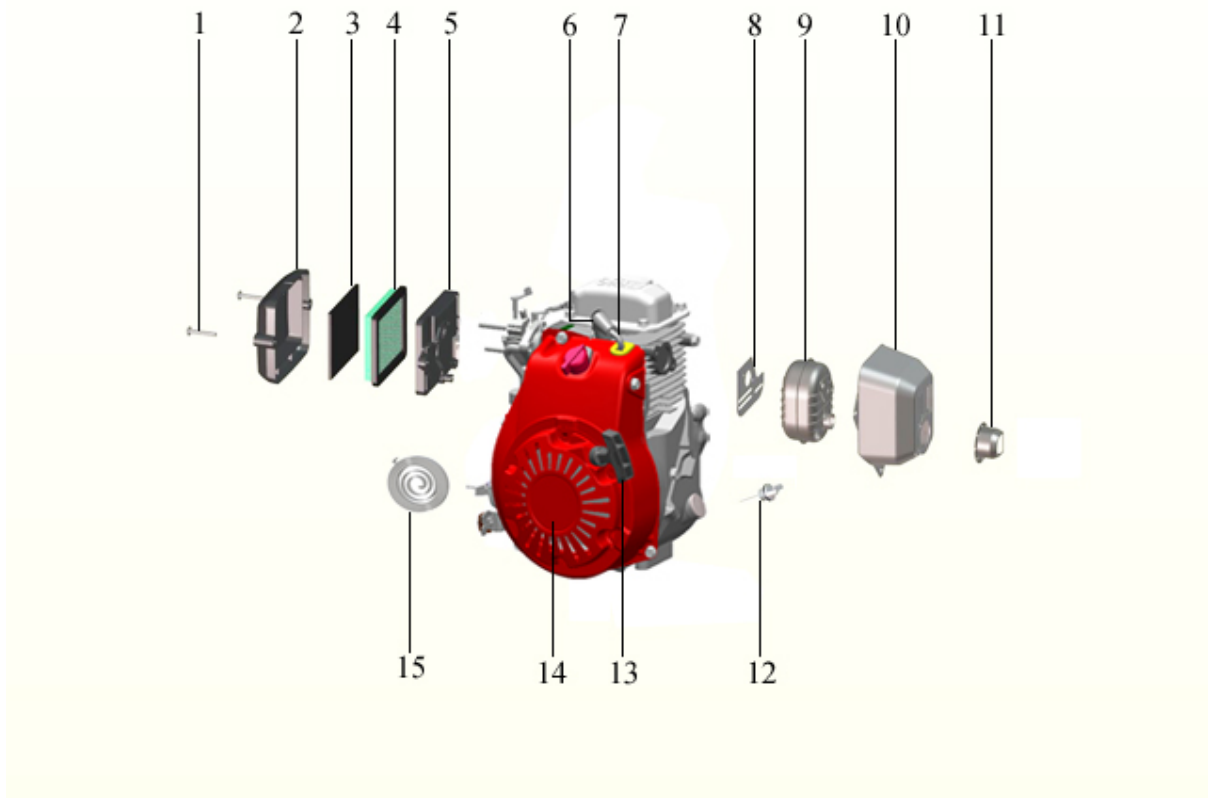

Tampers T64 Spare Parts List

TABLE OF CONTENT

1. Guiding handle	4
2. A Honda engine GX100	6
2.1. Engine, parts	7
2.1. Engine cpl.	8
2. B Honda engine GXR120	9
2.1. Engine, parts	10
2.1. Engine cpl.	11
3. Crankcase with below	12
4. Spring cylinder	14
5. Tamper plate	15
6. Crankcase	16
7. Service kit, Honda GXR120 engine	17
8. Service kit, Honda GX100 engine	20

1. GUIDING HANDLE

Pos	Art.No	Label	No
1	405109	CAP-FUEL TANK	1
2	405131	COVER	1
3	100117	BOLT / MC6S 8x25 8.8 fzb	6
4	405129	LOCKWASHER M8	2
5	405105	TANK-FUEL	1
6	405127	GUIDING HANDLE	1
7	405104	THROTTLE	1
8	1001142	BOLT / M6SF 5x12 FZB	2
9	100214	NUT / LOCKING8 BH8 fzb	4
10	1001124	BOLT / M6SF 8x12 8.8 FZB	4
11	405108	FUEL VALVE	1
12	405135	FUEL FILTER	1
13	405107	THROTTLE CABLE	1
14	100117	BOLT / MC6S 8x25 8.8 fzb	6
15	100214	NUT / LOCKING8 BH8 fzb	4
17	405138	SCREW	4
18	405136	SHOCKMOUNT	2
20	100149	BOLT / MC6S 6x20 8.8 fzb	4
21	405140	ROLLER	1

22	405119	VIBRATIONS ISOLATOR T64	2
----	--------	-------------------------	---

2. A HONDA ENGINE GX100

Pos	Label
1	Engine, parts
1	Engine cpl.

2.1. ENGINE, PARTS

Pos	Art.No	Label	No
1	102046	SCREW	2
2	102047	COVER-AIR CLEANER	1
3	102048	FILTER-PRE CLEANER	1
4	102023	AIR FILTER	1
6	102062	SPARK-PLUG	1
8	102053	GASKET MUFFLER	1
12	102057	DIP STICK	1
13	101279	KNOB, HAND START	1
14	102059	HAND START RED	1
15	101822	RETURN SPRING HAND START	1

2.1. ENGINE CPL.

Pos	Art.No	Label	No
1	405165	HONDA GX100RT	1

2. B HONDA ENGINE GXR120

Pos	Label
1	Engine, parts
1	Engine cpl.

2.1. ENGINE, PARTS

Pos	Art.No	Label	No
1	102046	SCREW	2
2	102047	COVER-AIR CLEANER	1
3	102048	FILTER-PRE CLEANER	1
4	102023	AIR FILTER	1
6	102062	SPARK-PLUG	1
8	102053	GASKET MUFFLER	1
12	102057	DIP STICK	1
14	102080	HAND START GX120	1
15	101822	RETURN SPRING HAND START	1