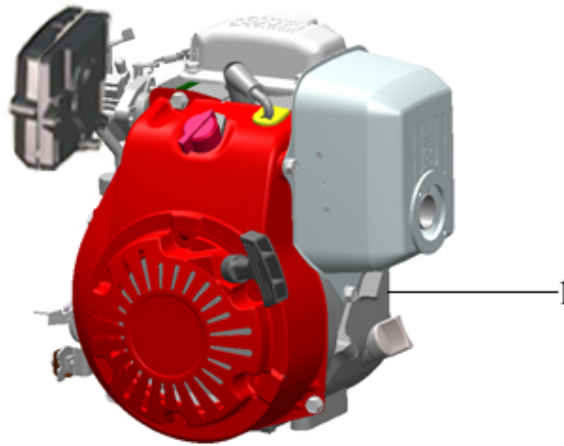

Tampers T64 Spare Parts List

TABLE OF CONTENT

1. Guiding handle	4
2. A Honda engine GX100	6
2.1. Engine, parts	7
2.1. Engine cpl.	8
2. B Honda engine GXR120	9
2.1. Engine, parts	10
2.1. Engine cpl.	11
3. Crankcase with below	12
4. Spring cylinder	14
5. Tamper plate	15
6. Crankcase	16
7. Service kit, Honda GXR120 engine	17
8. Service kit, Honda GX100 engine	20

1. GUIDING HANDLE

Pos	Art.No	Label	No
1	405109	CAP-FUEL TANK	1
2	405131	COVER	1
3	100117	BOLT / MC6S 8x25 8.8 fzb	6
4	405129	LOCKWASHER M8	2
5	405105	TANK-FUEL	1
6	405127	GUIDING HANDLE	1
7	405104	THROTTLE	1
8	1001142	BOLT / M6SF 5x12 FZB	2
9	100214	NUT / LOCKING8 BH8 fzb	4
10	1001124	BOLT / M6SF 8x12 8.8 FZB	4
11	405108	FUEL VALVE	1
12	405135	FUEL FILTER	1
13	405107	THROTTLE CABLE	1
14	100117	BOLT / MC6S 8x25 8.8 fzb	6
15	100214	NUT / LOCKING8 BH8 fzb	4
17	405138	SCREW	4
18	405136	SHOCKMOUNT	2
20	100149	BOLT / MC6S 6x20 8.8 fzb	4
21	405140	ROLLER	1

22	405119	VIBRATIONS ISOLATOR T64	2
----	--------	-------------------------	---

2. A HONDA ENGINE GX100

Pos	Label
1	Engine, parts
1	Engine cpl.

2.1. ENGINE, PARTS

Pos	Art.No	Label	No
1	102046	SCREW	2
2	102047	COVER-AIR CLEANER	1
3	102048	FILTER-PRE CLEANER	1
4	102023	AIR FILTER	1
6	102062	SPARK-PLUG	1
8	102053	GASKET MUFFLER	1
12	102057	DIP STICK	1
13	101279	KNOB, HAND START	1
14	102059	HAND START RED	1
15	101822	RETURN SPRING HAND START	1