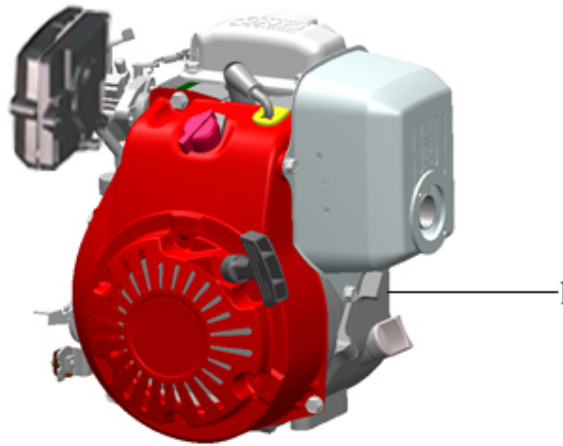

Tampers T64 Spare Parts List

TABLE OF CONTENT

1. Guiding handle	4
2. A Honda engine GX100	6
2.1. Engine, parts	7
2.1. Engine cpl.	8
2. B Honda engine GXR120	9
2.1. Engine, parts	10
2.1. Engine cpl.	11
3. Crankcase with below	12
4. Spring cylinder	14
5. Tamper plate	15
6. Crankcase	16
7. Service kit, Honda GXR120 engine	17
8. Service kit, Honda GX100 engine	20

22	405119	VIBRATIONS ISOLATOR T64	2
----	--------	-------------------------	---

2. A HONDA ENGINE GX100

Pos	Label
1	Engine, parts
1	Engine cpl.

2.1. ENGINE, PARTS

Pos	Art.No	Label	No
1	102046	SCREW	2
2	102047	COVER-AIR CLEANER	1
3	102048	FILTER-PRE CLEANER	1
4	102023	AIR FILTER	1
6	102062	SPARK-PLUG	1
8	102053	GASKET MUFFLER	1
12	102057	DIP STICK	1
13	101279	KNOB, HAND START	1
14	102059	HAND START RED	1
15	101822	RETURN SPRING HAND START	1

2.1. ENGINE CPL.

Pos	Art.No	Label	No
1	405165	HONDA GX100RT	1

2. B HONDA ENGINE GXR120

Pos	Label
1	Engine, parts
1	Engine cpl.

2.1. ENGINE, PARTS

Pos	Art.No	Label	No
1	102046	SCREW	2
2	102047	COVER-AIR CLEANER	1
3	102048	FILTER-PRE CLEANER	1
4	102023	AIR FILTER	1
6	102062	SPARK-PLUG	1
8	102053	GASKET MUFFLER	1
12	102057	DIP STICK	1
14	102080	HAND START GX120	1
15	101822	RETURN SPRING HAND START	1