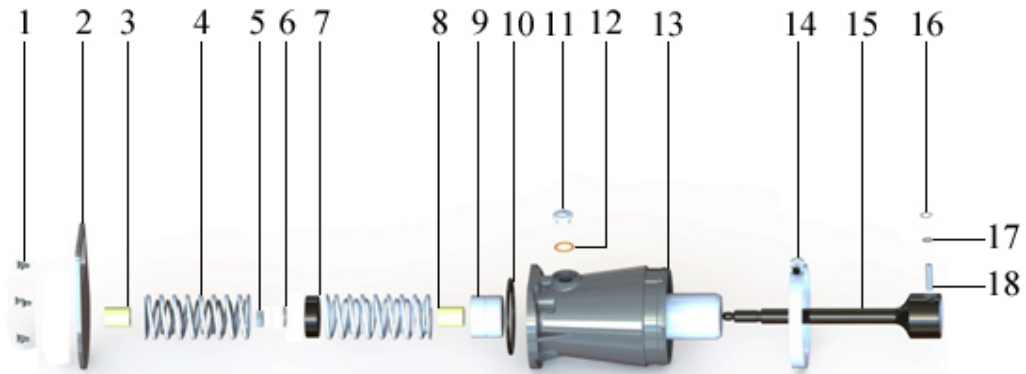

4. SPRING CYLINDER

Pos	Art.No	Label	No
1	100106	BOLT / MF6S 8x20 8.8 fzb	6
2	405192	COVER	1
3	405191	STOPPER	1
4	405187	SPRING	2
5	405190	NUT M22x1,5 Din 934	1
6	405189	LOCKWASHER M22	1
7	405188	PISTON	1
8	405186	STOPPER	1
9	405185	BUSHING	1
10	405184	O-RING	1
11	405183	SIGHT GLASS	1
12	405183	SIGHT GLASS	1
13	405126	SPRING CYLINDER KIT	1
14	405118	CLIP	2
15	405180	RAM	1
16	405177	CIRCLIP	1
17	405178	WASHER	1
18	405179	PISTON PIN	1