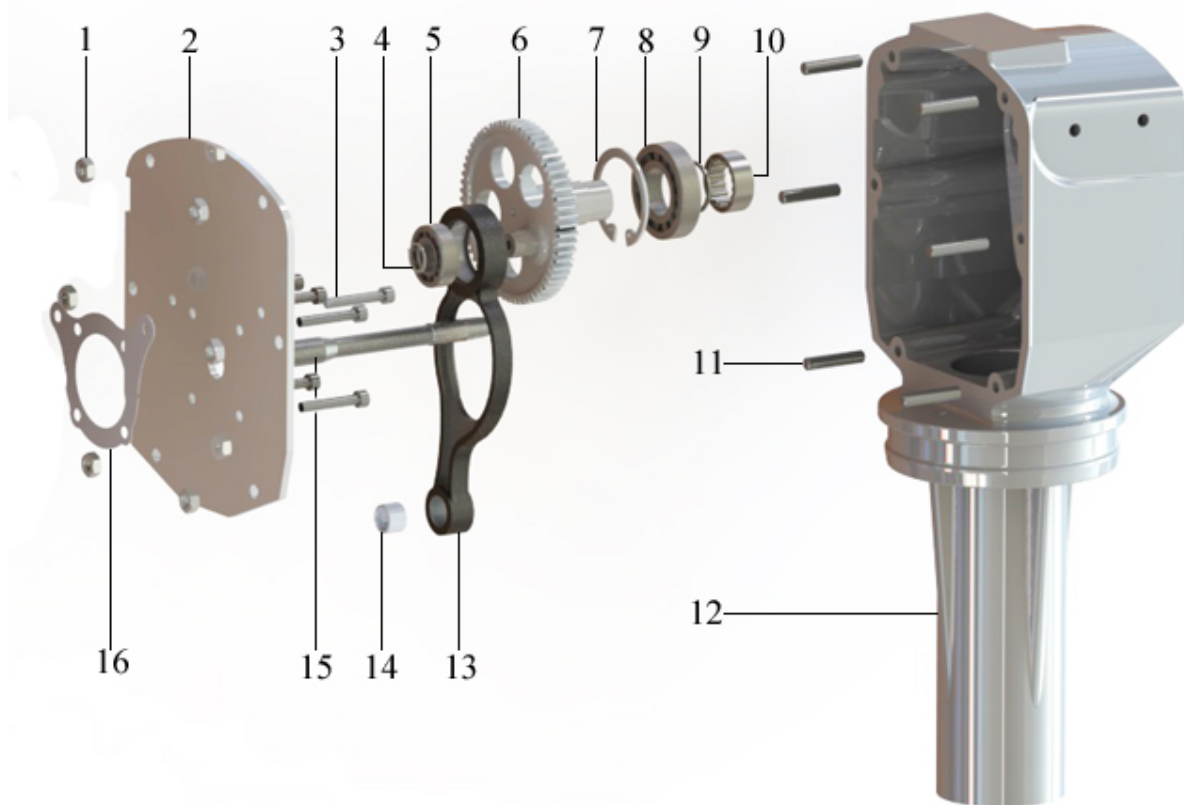

6. CRANKCASE

Pos	Art.No	Label	No
1	100213	NUT / ML6M 10x1,25 GB4 fzb	6
2	405147	COVER	1
4	405148	CIRCLIP	1
5	405153	BALL BEARING	1
6	405146	GEAR WHEEL	1
7	405151	CIRCLIP	1
8	405154	BALL BEARING	1
9	405150	CIRCLIP	1
10	405155	NEEDLE BEARING	1
11	405157	CYLINDRIC PIN	6
12	405144	CRANKHOUSE	1
13	405145	CONNECTING ROAD	1
14	405152	BUSHING	1
15	405156	CLUTH SHAFT	1
16	405159	SEAL	1